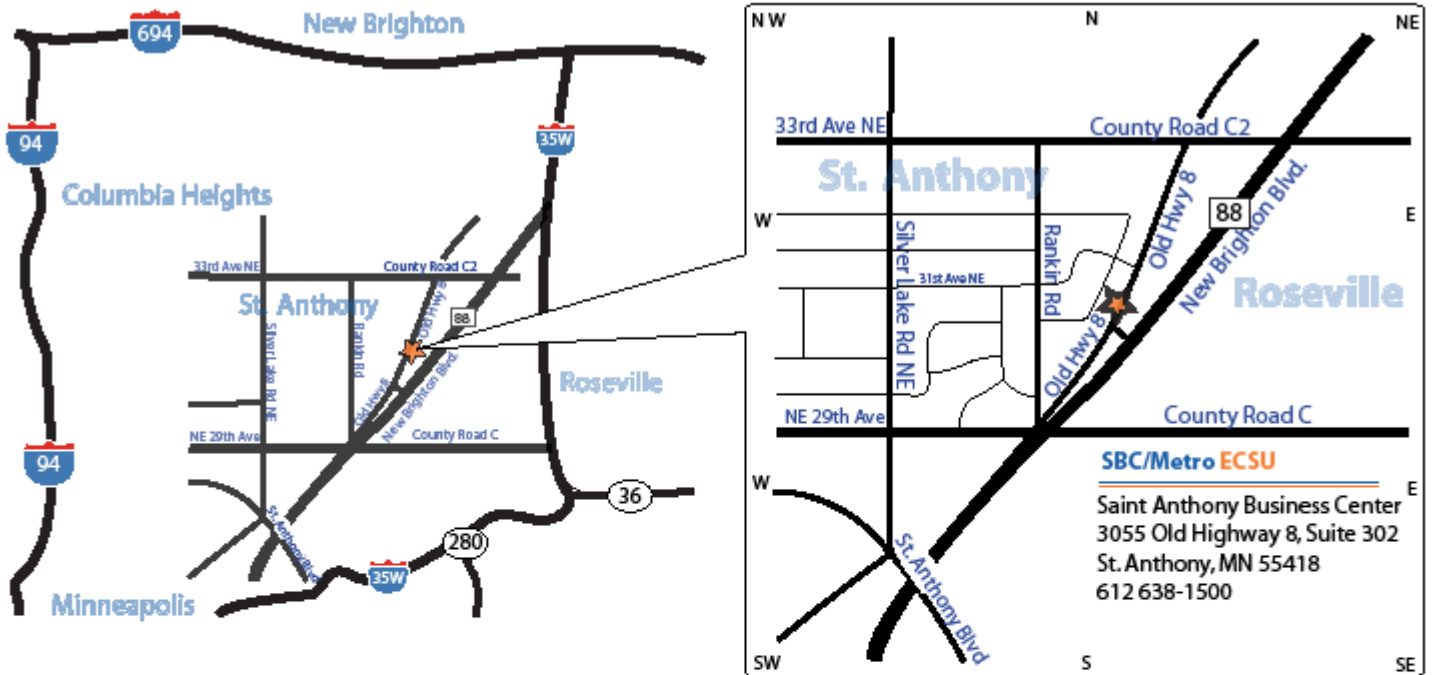

From the North:

35W south to exit #25B (Highway 88). Watch for green sign indicating right turn to Old Highway 8. Turn right again on Old Highway 8.

From the South:

35W north to exit #21 towards Highway 88/New Brighton Blvd/Stinson Blvd. Turn left onto New Brighton Blvd/Highway 88 – stay in left lane/watch for green sign indicating left turn to Old Highway 8. Then turn right on Old Highway 8.

From the West:

694 east to 35W south via exit #41A to Highway 88 (exit #25B). Watch for green sign indicating a right turn to Old Highway 8. Turn right again on Old Highway 8.

From the East:

694 west to 35W south via exit #41A to Highway 88 (exit #25B). Watch for the green sign indicating a right turn to Old Highway 8. Turn right again on Old Highway 8.

OR

Highway 36 west to 35W north to Co. Rd. C (exit #24). Stay to the right to go west on Co. Rd. C to New Brighton Blvd/Highway 88. Go north 1 block in the left lane. Watch for the green sign indicating a left turn to Old Highway 8. Turn right on Old Highway 8.